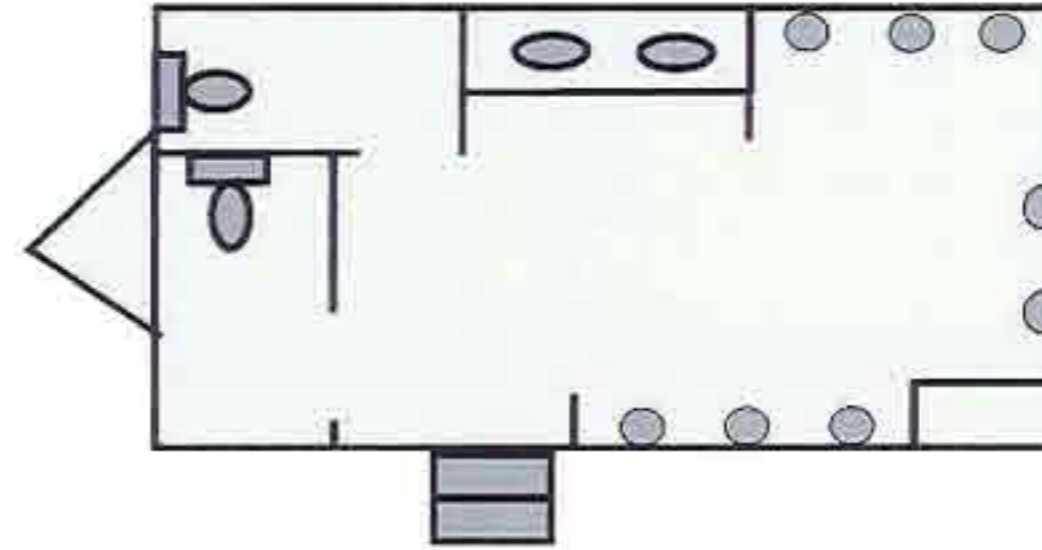

BUCKINGHAM 
7ft 6ins x 15ft

2 LADIES, 2 WASH HAND BASINS.
1 GENTS, 2 URINALS,
1 WASH HAND BASIN

 **TUDOR**
7ft 6ins x 16ft

3 LADIES, 2 WASH HAND BASIN.
1 GENTS, 3 URINALS,
1 WASH HAND BASIN

 **KENSINGTON PLUS**
6ft 6ins x 14ft

2 LADIES, 1 WASH HAND BASIN.
1 GENTS, 2 URINALS,
1 WASH HAND BASIN

KENSINGTON 
6ft 6ins x 12ft

2 LADIES, 1 WASH HAND BASIN
1 GENTS, 1 WASH HAND BASIN

FREEWAY 6 
7ft 6ins X 20ft

6 CUBICLES, 4 WASH BASINS.
ALL LADIES, ALL GENTS
OR LADIES & GENTS

 **ALL GENTS**
7ft 6ins X 18ft
2 CUBICLES, 2 WASHBASINS,
8 URINALS

FREEWAY 4 
6ft 6ins x 15ft

4 CUBICLES & WASH BASINS
(ONE WITH BABY CHANGE &
WHEEL CHAIR ACCESS
VIA POWERED LIFT
(ADD 8ft FOR LIFT SPACE)

 **WINDSOR**
6ft 6ins x 10ft

1 LADIES, 1 WASH HAND BASIN
1 GENTS, 1 WASH HAND BASIN

ALL TRAILER DIMENSIONS ARE APPROXIMATE. ACTUAL LAYOUT & DOOR POSITIONS MAY
(ADD 3ft FOR STEPS AND 4ft FOR TOWING FRAME, FOR ALL TOILETS)