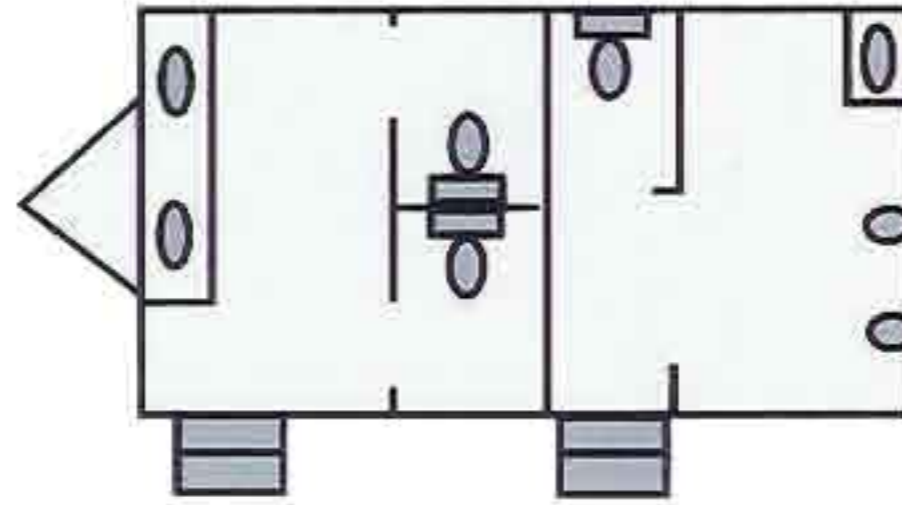

BUCKINGHAM 
7ft 6ins x 15ft

2 LADIES, 2 WASH HAND BASINS.
1 GENTS, 2 URINALS,
1 WASH HAND BASIN

 **TUDOR**
7ft 6ins x 16ft

3 LADIES, 2 WASH HAND BASIN.
1 GENTS, 3 URINALS,
1 WASH HAND BASIN

 **KENSINGTON PLUS**
6ft 6ins x 14ft

2 LADIES, 1 WASH HAND BASIN.
1 GENTS, 2 URINALS,
1 WASH HAND BASIN

KENSINGTON 
6ft 6ins x 12ft

2 LADIES, 1 WASH HAND BASIN
1 GENTS, 1 WASH HAND BASIN

FREEWAY 6 
7ft 6ins X 20ft

6 CUBICLES, 4 WASH BASINS.
ALL LADIES, ALL GENTS
OR LADIES & GENTS

 **ALL GENTS**
7ft 6ins X 18ft
2 CUBICLES, 2 WASHBASINS,
8 URINALS

FREEWAY 4 
6ft 6ins x 15ft

4 CUBICLES & WASH BASINS
(ONE WITH BABY CHANGE &
WHEEL CHAIR ACCESS
VIA POWERED LIFT
(ADD 8ft FOR LIFT SPACE)

 **WINDSOR**
6ft 6ins x 10ft

1 LADIES, 1 WASH HAND BASIN
1 GENTS, 1 WASH HAND BASIN

ALL TRAILER DIMENSIONS ARE APPROXIMATE. ACTUAL LAYOUT & DOOR POSITIONS MAY
(ADD 3ft FOR STEPS AND 4ft FOR TOWING FRAME, FOR ALL TOILETS)