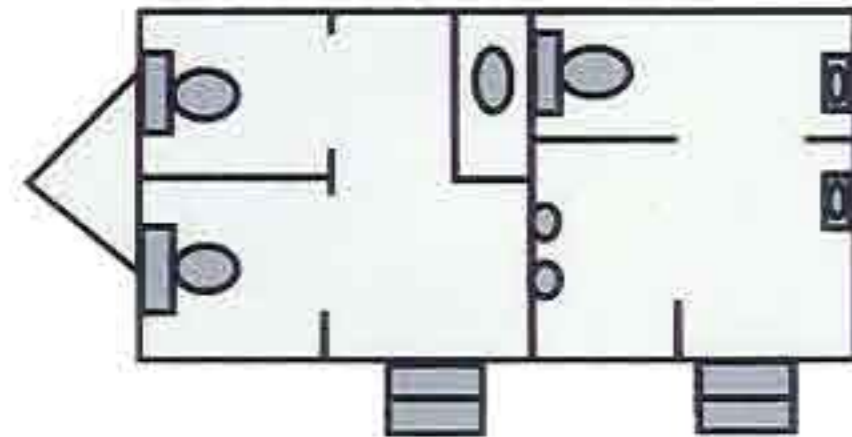

BUCKINGHAM 
7ft 6ins x 15ft

2 LADIES, 2 WASH HAND BASINS.
1 GENTS, 2 URINALS,
1 WASH HAND BASIN

 **TUDOR**
7ft 6ins x 16ft

3 LADIES, 2 WASH HAND BASIN.
1 GENTS, 3 URINALS,
1 WASH HAND BASIN

 **KENSINGTON PLUS**
6ft 6ins x 14ft

2 LADIES, 1 WASH HAND BASIN.
1 GENTS, 2 URINALS,
1 WASH HAND BASIN

KENSINGTON 
6ft 6ins x 12ft

2 LADIES, 1 WASH HAND BASIN
1 GENTS, 1 WASH HAND BASIN

FREEWAY 6 
7ft 6ins X 20ft

6 CUBICLES, 4 WASH BASINS.
ALL LADIES, ALL GENTS
OR LADIES & GENTS

 **ALL GENTS**
7ft 6ins X 18ft
2 CUBICLES, 2 WASHBASINS,
8 URINALS

FREEWAY 4 
6ft 6ins x 15ft

4 CUBICLES & WASH BASINS
(ONE WITH BABY CHANGE &
WHEEL CHAIR ACCESS
VIA POWERED LIFT
(ADD 8ft FOR LIFT SPACE)

 **WINDSOR**
6ft 6ins x 10ft

1 LADIES, 1 WASH HAND BASIN
1 GENTS, 1 WASH HAND BASIN

ALL TRAILER DIMENSIONS ARE APPROXIMATE. ACTUAL LAYOUT & DOOR POSITIONS MAY
(ADD 3ft FOR STEPS AND 4ft FOR TOWING FRAME, FOR ALL TOILETS)